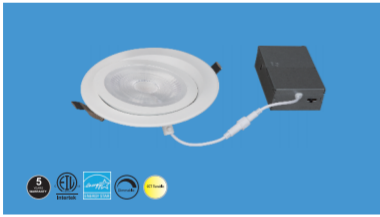

BFDL Series-LED Baffle Downlight

Model	Size	Shape	Wattage	CCT
HY-BFDL-R3-6W-5CCT	3"	Round	6W	2700/3000/3500/ 4000/5000K Selectable
HY-BFDL-R4-9W-5CCT	4"		9W	
HY-BFDL-R6-12W-5CCT	6"		12W	
HY-BFDL-R8-18W-5CCT	8"		18W	
HY-BFDL-S3-6W-5CCT	3"	Square	6W	
HY-BFDL-S4-9W-5CCT	4"		9W	
HY-BFDL-S6-12W-5CCT	6"		12W	
HY-BFDL-S8-18W-5CCT	8"		18W	

UADL Series-LED Gimbal Downlight

Model	Size	Wattage	CCT
HY-UADL-R4-9W-5CCT	4"	9W	2700/3000/3500/ 4000/5000K Selectable
HY-UADL-R6-12W-5CCT	6"	12W