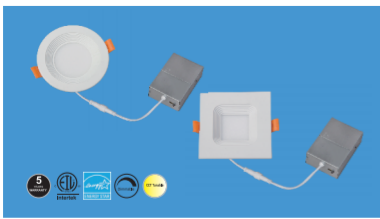

BFDL Series-LED Baffle Downlight

Model	Size	Shape	Wattage	CCT
HY-BFDL-R3-6W-5CCT	3"	Round	6W	2700/3000/3500/ 4000/5000K Selectable
HY-BFDL-R4-9W-5CCT	4"		9W	
HY-BFDL-R6-12W-5CCT	6"		12W	
HY-BFDL-R8-18W-5CCT	8"		18W	
HY-BFDL-S3-6W-5CCT	3"	Square	6W	
HY-BFDL-S4-9W-5CCT	4"		9W	
HY-BFDL-S6-12W-5CCT	6"		12W	
HY-BFDL-S8-18W-5CCT	8"		18W	

UADL Series-LED Gimbal Downlight

Model	Size	Wattage	CCT
HY-UADL-R4-9W-5CCT	4"	9W	2700/3000/3500/ 4000/5000K Selectable
HY-UADL-R6-12W-5CCT	6"	12W	

LED Ceiling Light Series

DR Series-LED Double Ring Flush Mount

Model	Size	Wattage	CCT
HY-DR12-16WCCT	12"	16W	2700/3000/3500/ 4000/5000K Selectable
HY-DR14-22WCCT	14"	22W	
HY-DR16-26WCCT	16"	26W	
HY-DR12-16WCCT (EM)	12"	16W	
HY-DR14-22WCCT (EM)	14"	22W	
HY-DR16-26WCCT (EM)	16"	26W	

FM Series-LED Single Ring Flush Mount Ceiling Light

Model	Size	Wattage	CCT
HY-FM13-16WCCT-XX	13"	16W	2700/3000/3500/ 4000/5000K Selectable
HY-FM15-22WCCT-XX	15"	22W	
HY-FM20-26WCCT-XX	20"	26W	

DSL Series-LED Disk Light

Model	Size	Wattage	CCT
HY-DSL-R4-10W-3CCT	4"	10W	3000/4000/5000K Selectable
HY-DSL-R6-15W-3CCT	6"	15W	

SMD Series-LED Surface Mount Light

Model	Size	Wattage	CCT
HY-SMD-R5-9W-3CCT	5"	10W	3000/4000/5000K Selectable
HY-SMD-R7-12W-3CCT	7"	15W	
HY-SMD-R9-18W-3CCT	9"	18W	
HY-SMD-R12-24W-3CCT	12"	24W	

WPCL Series-LED Waterproof Ceiling Light

Model	Size	Wattage	CCT
HY-WPCL8-12W3CCT	8"	12W	3000/4000/5000K Selectable
HY-WPCL12-18W3CCT	12"	18W	
HY-WPCL16-24W3CCT	16"	24W	

FM Series-LED PIR Motion Sensing Ceiling Light

Model	Size	Wattage	CCT
HY-FM12-20W-MS-XXX	12"	20W	5000K