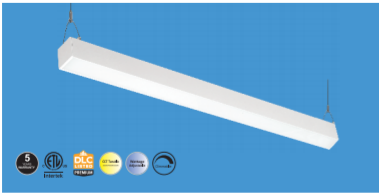

www.honyalighting.com

HONYA Lighting

Your first choice of LED Lighting.

HONYA Lighting

LED Linear Series

| LUD Series-LED Suspended Up and Down Light | | | |
|--|-------------|---------|----------------------------|
| Model | Size | Wattage | CCT |
| HY-2FT-LUD-25W-30K/40K/50K | 2ft | 25W | 3000/4000/5000K Selectable |
| HY-4FT-LUD-50W-30K/40K/50K | 4ft | 50W | |
| HY-8FT-LUD-100W-30K/40K/50K | 8ft | 100W | |
| Connector/joint | | | |
| HY-LUD-ACC-L-12W-CCT | L Shape | 12W | 3000/4000/5000K Selectable |
| HY-LUD-ACC-T-12W-CCT | T Shape | 12W | |
| HY-LUD-ACC-C-15W-CCT | CROSS Shape | 15W | |