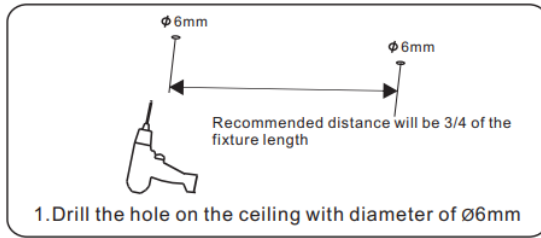

LED T8 INTEGRATED TUBE

INSTALLATION

Surface Mount Installation

Surface mount installation