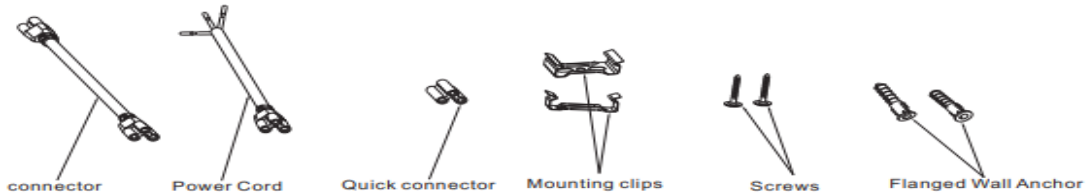

ACCESSORIES

FEATURE

- Working temperature: - 4°F ~+104°F / -20°C ~+40°C
- Suitable for damp location
- Body: Aluminum Heatsink for Efficient Heat Dissipation
- Linkable: quick connector for east installation
- Lumen Maintenance over 70% @ 50,000+ Hours
- Beam Angle: 110°
- Max Connected Load: 3 Amps

ORDERING GUIDE

Model	Length	Watt	CCT	Cover	Lumens	Current @ 120V	Current @277V	MAX Connection PCS	PF	CRI	Voltage
HY-T8INT-2FT-10W-65K(T)	2ft	10W	6500K	Clear	1300 lm	95mA	40mA	16	>0.9	>80	120-277V
HY-T8INT-2FT-10W-50K(F)	2ft	64W	5000K	Frosted	1300 lm	95mA	40mA	16	>0.9	>80	120-277V
HY-T8INT-3FT-18W-50K(F)	3ft	18W	5000K	Frosted	2340 lm	160mA	72mA	12	>0.9	>80	120-277V
HY-T8INT-3FT-18W-65K(T)	3ft	18W	6500K	Clear	2340 lm	160mA	72mA	12	>0.9	>80	120-277V
HY-T8INT-4FT-24W-65K(T)	4ft	24W	6500K	Clear	3120 lm	230mA	100mA	8	>0.9	>80	120-277V
HY-T8INT-4FT-24W-50K(F)	4ft	24W	5000K	Frosted	3120 lm	230mA	100mA	8	>0.9	>80	120-277V
HY-T8INT-4FT-24W-50K(T)	4ft	24W	5000K	Clear	3120 lm	230mA	100mA	8	>0.9	>80	120-277V
HY-T8INT-5FT-36W-50K(F)	5ft	36W	5000K	Frosted	4680 lm	330mA	150mA	6	>0.9	>80	120-277V
HY-T8INT-5FT-36W-65K(T)	5ft	36W	6500K	Clear	4680 lm	330mA	150mA	6	>0.9	>80	120-277V
HY-T8INT-6FT-48W-50K(F)	6ft	48W	5000K	Frosted	6240 lm	450mA	200mA	5	>0.9	>80	120-277V
HY-T8INT-6FT-48W-65K(T)	6ft	48W	6500K	Clear	6240 lm	450mA	200mA	5	>0.9	>80	120-277V
HY-T8INT-8FT-60W-35K(F)	8ft	60W	3500K	Frosted	7800 lm	560mA	250mA	4	>0.9	>80	120-277V
HY-T8INT-8FT-60W-50K(F)	8ft	60W	5000K	Frosted	7800 lm	560mA	250mA	4	>0.9	>80	120-277V
HY-T8INT-8FT-60W-50K(T)	8ft	60W	5000K	Clear	7800 lm	560mA	250mA	4	>0.9	>80	120-277V